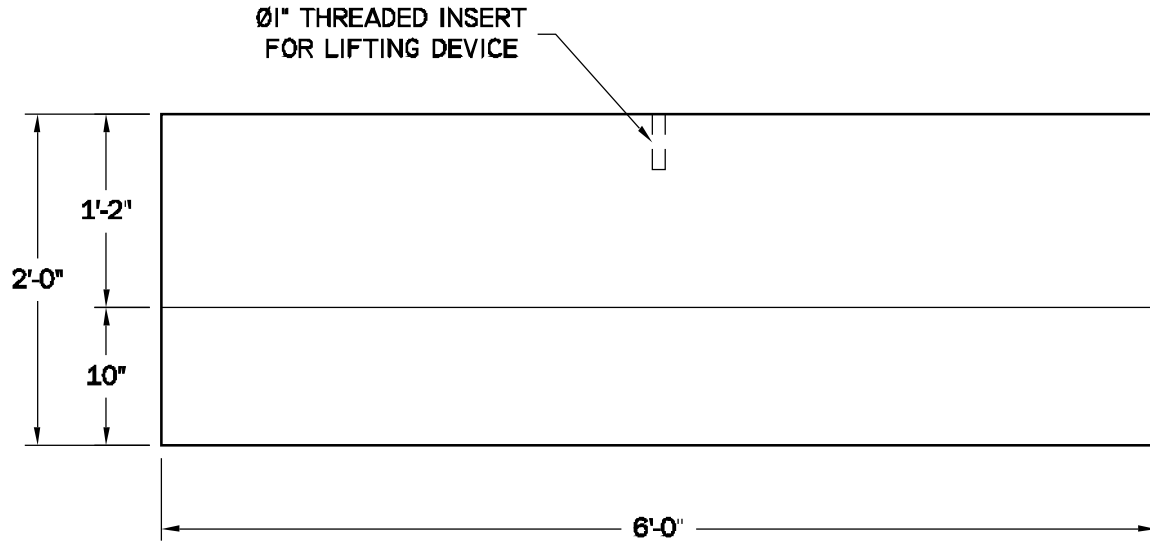

# 6'-0" BARRIER

**WESTERN**  
PRECAST CONCRETE INC.  
QUALITY PRODUCTS AND SERVICE SINCE 1946

**6'-0" BARRIER**

9101 Roseway | (915) 859-9362