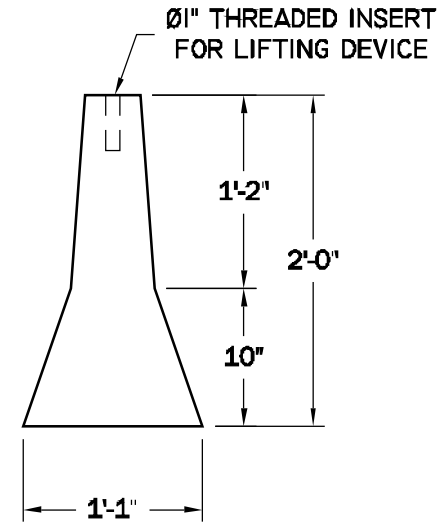

# 6'-0" BARRIER

**WESTERN**  
PRECAST CONCRETE INC.  
QUALITY PRODUCTS AND SERVICE SINCE 1946

**6'-0" BARRIER**

9101 Roseway | (915) 859-9362