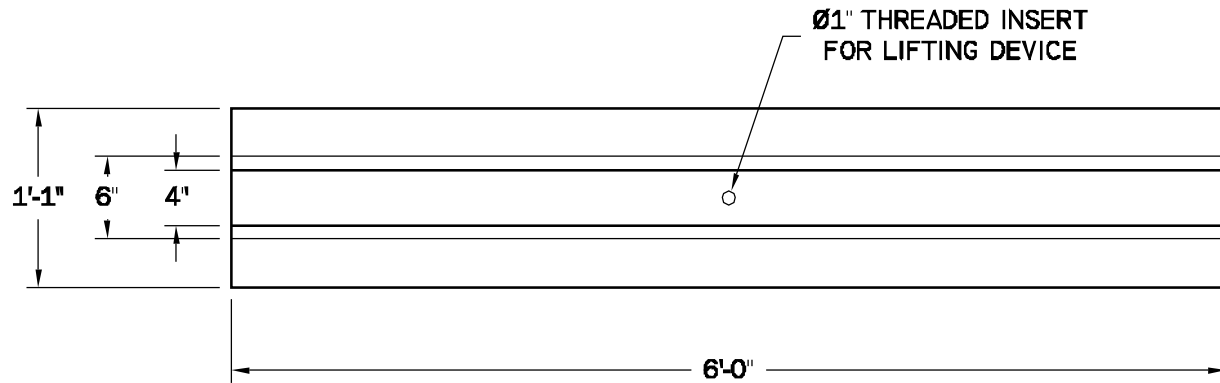

# 6'-0" BARRIER

**WESTERN**  
PRECAST CONCRETE INC.  
QUALITY PRODUCTS AND SERVICE SINCE 1946

**6'-0" BARRIER**

9101 Roseway | (915) 859-9362