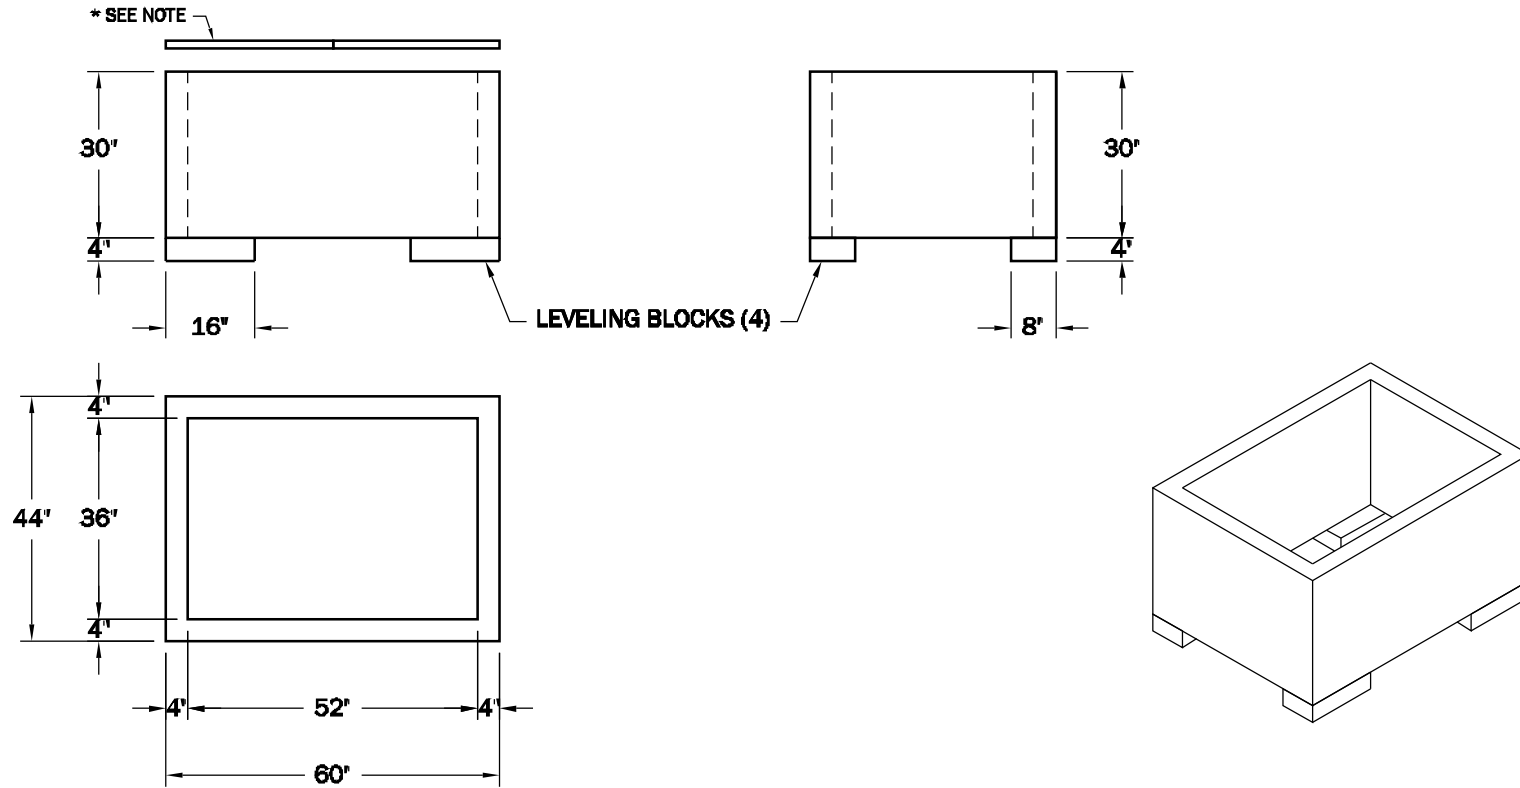

# ASSEMBLY "J"

60"L X 44"W X 30"H

\*NOTE:  
FIBERGLASS LIDS PROVIDED BY OTHERS

**WESTERN**  
PRECAST CONCRETE INC.  
QUALITY PRODUCTS AND SERVICE SINCE 1946

**ASSEMBLY "J"**

9101 Roseway | (915) 859-9362