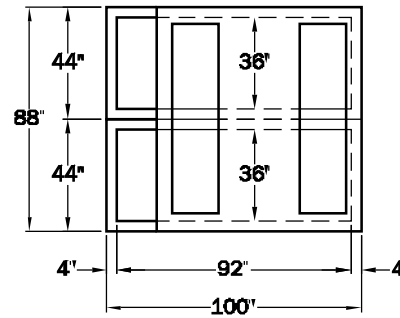

ASSEMBLY "B"
 80"L X 88"W X 30"H
 USE (2) 80"L X 44"W BOXES

ASSEMBLY "PMH & PME"
 100"L X 88"W X 36"H
 USE (2) 100"L X 44"W BOXES WITH KNOCKOUTS

ASSEMBLY "K"
 100"L X 44"W X 36"H

*NOTE:
 FIBERGLASS LIDS PROVIDED BY OTHERS