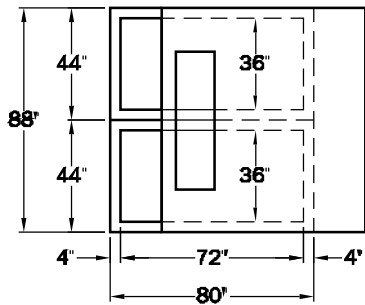

ASSEMBLY "B"
 80"L X 88"W X 30"H
 USE (2) 80"L X 44"W BOXES

ASSEMBLY "PMH & PME"
 100"L X 88"W X 36"H
 USE (2) 100"L X 44"W BOXES WITH KNOCKOUTS

ASSEMBLY "K"
 100"L X 44"W X 36"H

*NOTE:
 FIBERGLASS LIDS PROVIDED BY OTHERS