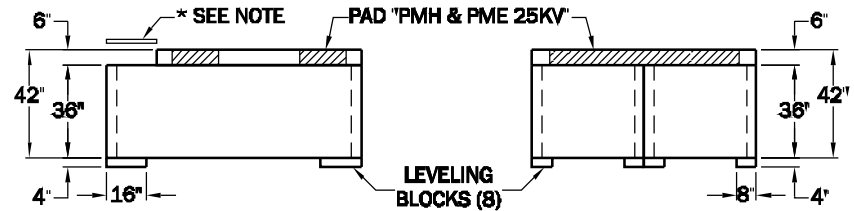

ASSEMBLY "B"
 80"L X 88"W X 30"H
 USE (2) 80"L X 44"W BOXES

ASSEMBLY "PMH & PME"
 100"L X 88"W X 36"H
 USE (2) 100"L X 44"W BOXES WITH KNOCKOUTS

ASSEMBLY "K"
 100"L X 44"W X 36"H

*NOTE:
 FIBERGLASS LIDS PROVIDED BY OTHERS