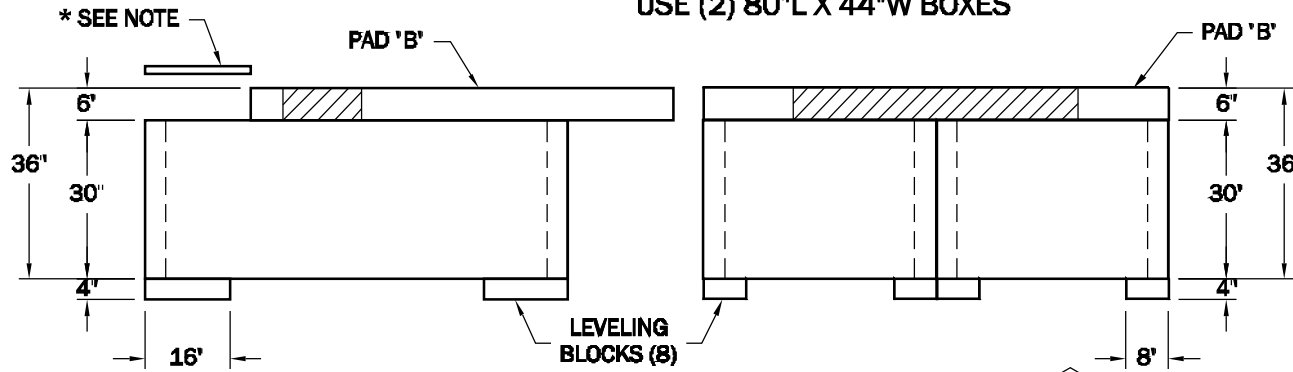

# ASSEMBLY "B"

80"L X 88"W X 30"H

USE (2) 80"L X 44"W BOXES

\*NOTE:  
FIBERGLASS LIDS PROVIDED BY OTHERS

**WESTERN**  
PRECAST CONCRETE INC.  
QUALITY PRODUCTS AND SERVICE SINCE 1946

**ASSEMBLY "B"**

9101 Roseway | (915) 859-9362