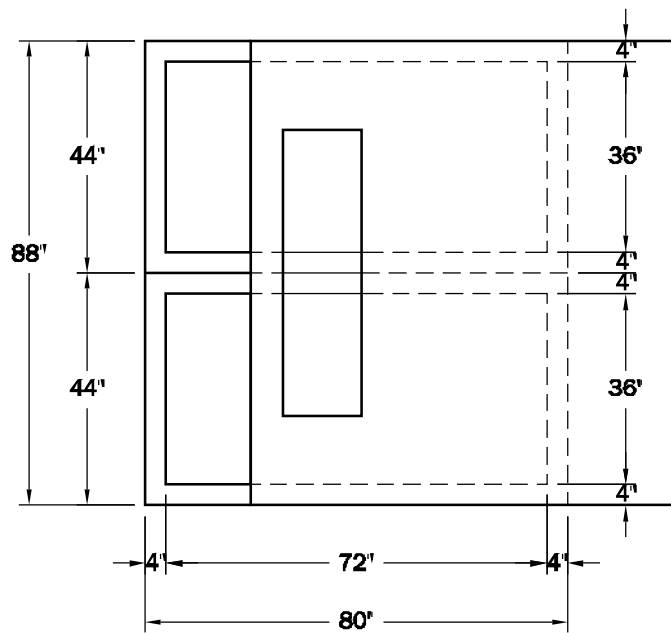

# ASSEMBLY "B"

80"L X 88"W X 30"H

USE (2) 80"L X 44"W BOXES

\*NOTE:  
FIBERGLASS LIDS PROVIDED BY OTHERS

**WESTERN**  
PRECAST CONCRETE INC.  
QUALITY PRODUCTS AND SERVICE SINCE 1946

**ASSEMBLY "B"**

9101 Roseway | (915) 859-9362