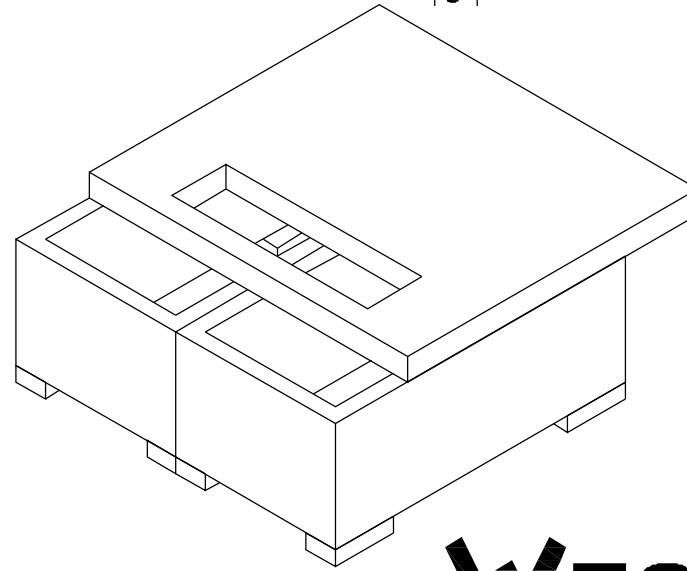

# ASSEMBLY "B"

80"L X 88"W X 30"H

USE (2) 80"L X 44"W BOXES

\*NOTE:  
FIBERGLASS LIDS PROVIDED BY OTHERS

**WESTERN**  
PRECAST CONCRETE INC.  
QUALITY PRODUCTS AND SERVICE SINCE 1946

**ASSEMBLY "B"**

9101 Roseway | (915) 859-9362