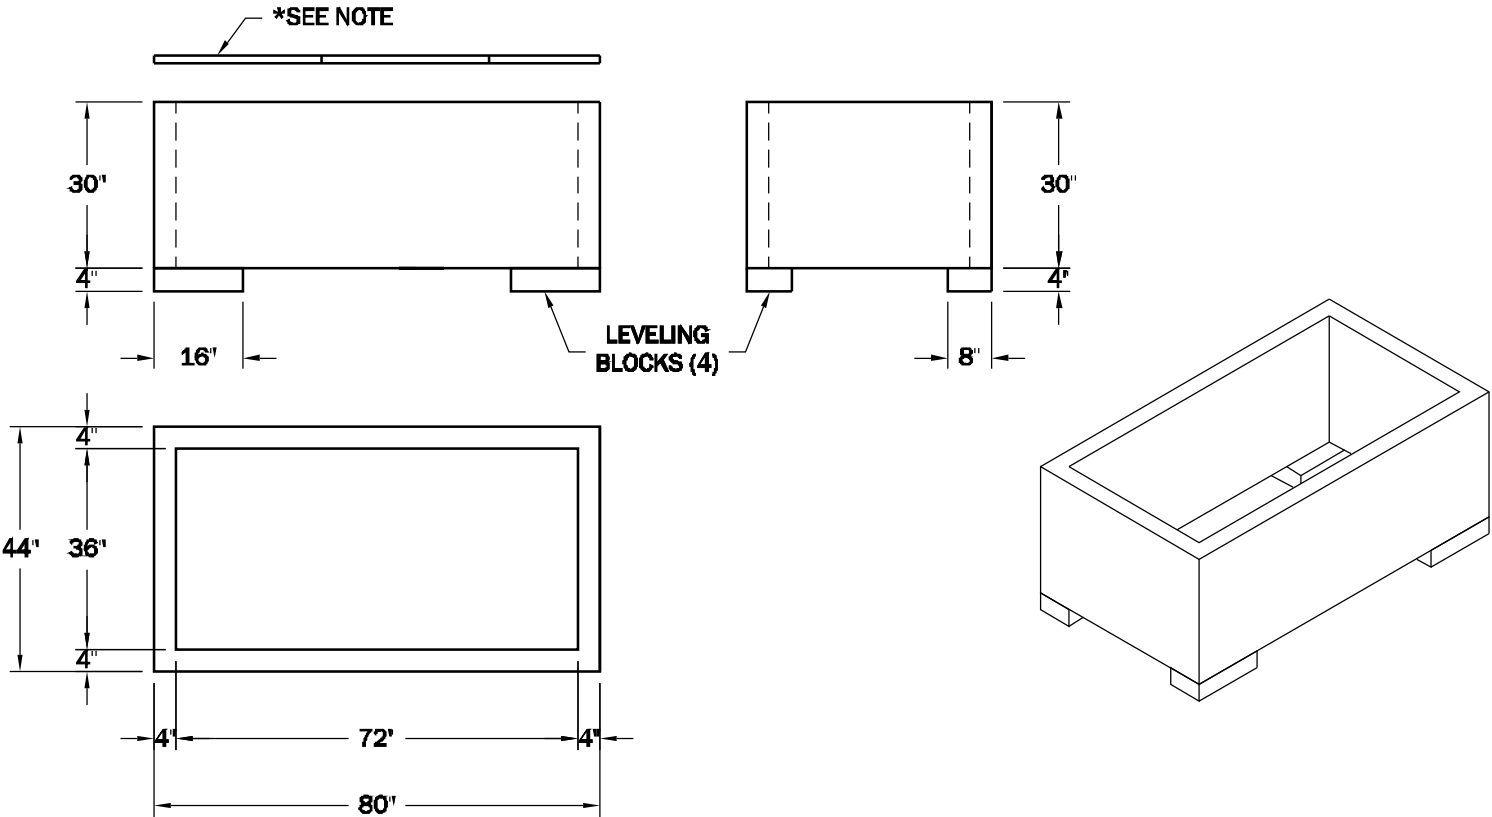

ASSEMBLY "A"

80"L X 44"W X 30"H

*NOTE:
FIBERGLASS LIDS PROVIDED BY OTHERS

WESTERN
PRECAST CONCRETE INC.
QUALITY PRODUCTS AND SERVICE SINCE 1946

ASSEMBLY "A"
9101 Roseway | (915) 859-9362